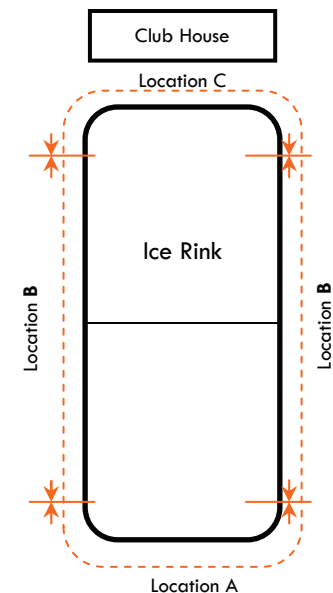

All three locations will be seen at all times by skaters on the rink. However, Location A is the most prominent as it is directly opposite the club house and so in full view of all spectators as well. Location B is also visible from the club house and deck.

Fees include the cost of producing and installing the signs. Artwork, if needed, is additional.